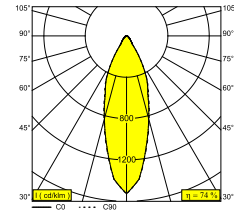

[View on website](#)

General info

LOCATION	indoor-outdoor
INSTALLATION	Ceiling Recessed
CUTOUT SHAPE/SIZE (MM)	round - 76
RECESSED DEPTH (MM)	90
THICKNESS OF MOUNTING SURFACE (MM)	min.5
INGRESS PROTECTION	IP65
WEIGHT (KG)	0.2
ADJUSTABILITY	non adjustable
INFORMATION	REFLECTOR FL-33° EXCL.LED POWER SUPPLY 350-500mA-DC

Electrical info

CLASS	III
DIM TYPE	depending on power supply
ENERGY CLASS	E
CERTIFICATES	CB, EAC, ENEC, EPD

Lightsource info

LIGHTSOURCE NAME	LED
LIGHTSOURCE	LED array 5,8-8,6W / CRI>90 (R9: 60) / 2700K / 753-1041lm
TM-30 VALUES	rf: 89 / Rg: 100
SDCM	SDCM1
RISKGROUP	RG1
LM80	L90B10 > 50000
BEAMANGLE	33°
LED TECHNICS (LIGHT SOURCE)	1041lm // 8,6W // 121lm/W
LED TECHNICS (LUMINAIRE)	768lm // 9,9W // 78lm/W

Requirements

LED POWER SUPPLY 350 / 500mA-DC DIM

For detailed installation instructions, please consult the manual : [19434_XXXX_HAND.pdf](#)