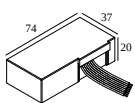

1

Dimtype: WDL = wireless dimmable

Cutout dimension (mm): 45

300 48 500 ED1 LED POWER CONVERTER 48V-DC to 500 mA-DC / 22W DIM1

1

Dimtype: 1-10V

Cutout dimension (mm): 30

300 48 500 ED5 LED POWER CONVERTER 48V-DC to 500 mA-DC / 22W DIM5

1

Dimtype: DALI

Cutout dimension (mm): 45

300 48 500 MDL LED POWER CONVERTER 48V-DC to 500 mA-DC / 22W MDL

1

Dimtype: non-dimmable

Cutout dimension (mm): 30

300 48 500 WDL LED POWER CONVERTER 48V-DC to 500 mA-DC / 22W WDL

1

Dimtype: WDL = wireless dimmable

Cutout dimension (mm): 45

DELTALIGHT

DEEP RINGO X 92733

19434 9220 W

300 90 61 LED POWER SUPPLY MULTI-POWER DIM6

2 | 2