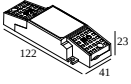

3->3 | 2->3

Dimtype: non-dimmable

Cutout dimension (mm): 90

21012 004W LED POWER SUPPLY MULTI-POWER WDL

3(3) | 3(3)

Dimtype: WDL = wireless dimmable

Cutout dimension (mm): 84

DELTALIGHT

DEEP RINGO X 92733

19434 9220 W

21012 005W LED POWER SUPPLY MULTI-POWER COMPACT WDL

3 | 3

Dimtype: WDL = wireless dimmable

Cutout dimension (mm): 54

21012 0258 LED POWER SUPPLY MULTI POWER 200-350 / 10W DIM8