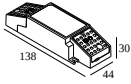

1

Dimtype: mains (phase cut-off)

Cutout dimension (mm): 50

21012 0278 LED POWER SUPPLY MULTI POWER 500-700 / 20W DIM8

1

Dimtype: mains (phase cut-off)

Cutout dimension (mm): 55

21012 0288 LED POWER SUPPLY MULTI POWER 500-700 / 36W DIM8