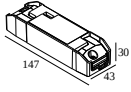

DELTALIGHT

DEEP RINGO X 92733

19434 9220 W

21012 005W LED POWER SUPPLY MULTI-POWER COMPACT WDL

3 | 3 ☐

Dimtype: WDL = wireless dimmable

Cutout dimension (mm): 54